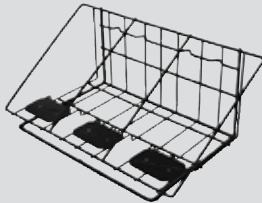

Mild
Light coffee drinker

Medium
Everyday coffee drinker

Dark
Bold coffee drinker

3-Pot Airpot Rack Side by Side

Height 9"
Width 22"
Depth 12 3/8"

Select Brewer Dimensions

Specifications for Select Brewer:

Shipping weight: 24lbs