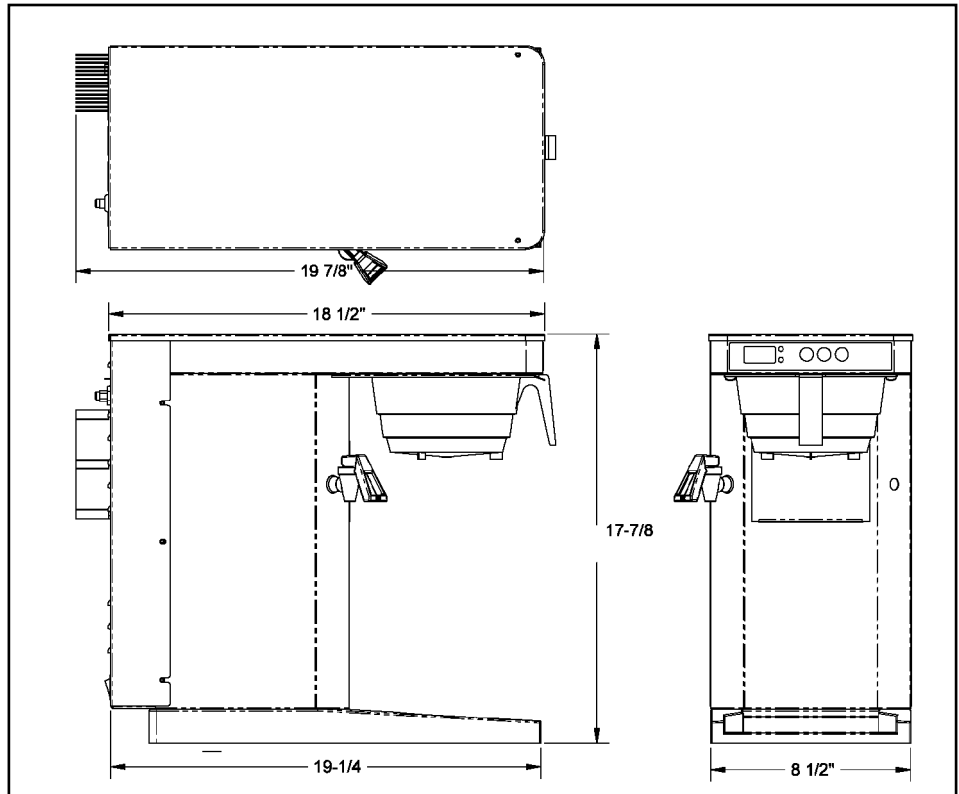

Mild
Light coffee drinker

Medium
Everyday coffee drinker

Dark
Bold coffee drinker

3-Pot Airpot Rack Side by Side

Height 9"
Width 22"
Depth 12 3/8"

Select Brewer Dimensions

Specifications for Select Brewer:

Shipping weight: 24lbs